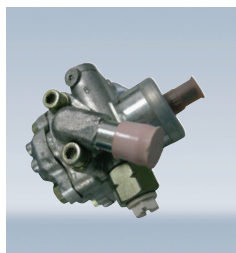

SORL No.: ZCA25B-101/211

Ref. No.: 2641 4680 0143
Application: TATA LCV 709
Oil Seals: 4518 2514 921
Oil Plates: 4518 2514 931
Oil Cartridge: 4518 2514 011

SORL No.: 4518 1859 112

Ref. No.: TAF9204, G060-700A
Application: TATA ACE SUPER
Oil Seals: 4518 1859 921
Oil Plates: 4518 1859 931
Oil Cartridge: 4518 1859 011

SORL No.: ZCA25B2-101/236

Ref.No.: 2153 4680 0104
Application: TATA MCV 1109
Oil Seals: 4518 2536 921
Oil Plates: 4518 2536 931
Oil Cartridge: 4518 2536 011

SORL No.: ZCA19U2-101/211

Ref.No.: 2641 0468 0155,
7613 955 138
Application: TATA LPK407
Oil Seals: 4518 1941 921
Oil Plates: 4518 1941 931
Oil Cartridge: 4518 1941 011

SORL No.: ZCA26B2-231/231

Ref. No.: 7672 955 253
Application: TATA INDICA
Oil Seals: 4518 2614 921
Oil Plates: 4518 2614 931
Oil Cartridge: 4518 2614 011

SORL No.: ZCA32U-271

Ref. No.: 7685 955 201
Application: TATA WORLD TRUCK
Oil Seals: 4518 3218 921
Oil Plates: 4518 3218 931
Oil Cartridge: 4518 3218 011

SORL No.: ZCA21Q-181/101

Ref. No.: 2653 4660 0130
Application: TATA TELCOLINE
Oil Seals: 4518 1830 921
Oil Plates: 4518 1830 931
Oil Cartridge: 4518 1830 011

SORL No.: 4518 1873 112

Ref. No.: 16R0400059
Application: TATA VISTA
Oil Seals: 4518 1873 921
Oil Plates: 4518 1873 931
Oil Cartridge: 4518 1873 011